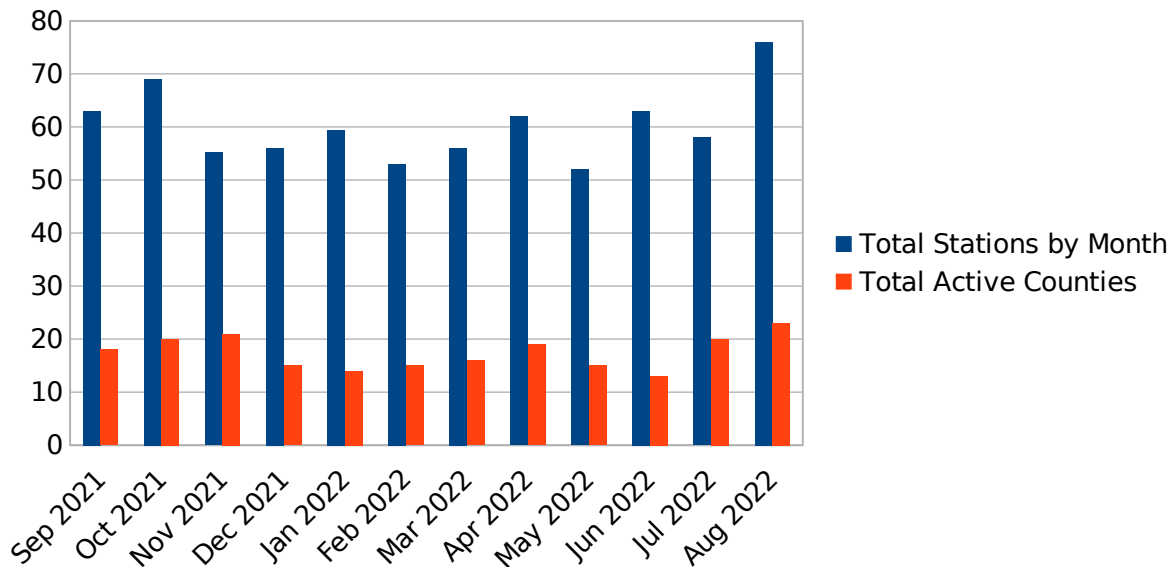

Number of OHDEN Checkins by District and County by Month														
Note: data are normalized to 4 net sessions per month														
2022	Jan	Feb	Mar	Apr	May	Jun	Jul	Aug	Sep	Oct	Nov	Dec	2021	
Total by Month	59.4	53	56	62	52	63	58	76	63	69	55.2	56		
Total Active Co. (>= once / mo.)	14	15	16	19	15	13	20	23	18	20	21	15		
Note: Outside Stations are those outside Ohio but actively involved with OHDEN.														
Outside Misc. are those outside Ohio that may occasionally check in.														

Total Stations and Active Counties

For August 2022, OHDEN experienced a significant increase in participation and the highest monthly roster count in the rolling calendar year with a count of 76 stations. (Note that data are normalized to four sessions per month.) In addition, three new stations were added to the roster, N8FQP (Summit), KI8N (EC, Knox), and AD8IE (Tuscarawas) this month. Kudos to EC's KA8OAD and KE8JNN for their recruitment. Tuscarawas is also a new county for OHDEN.

The count of active OHDEN counties for the month of August, 2022 also experienced the highest value in the rolling calendar year with a value of 23.

Overall, the NVIS propagation conditions improved this months compared to the past several months.